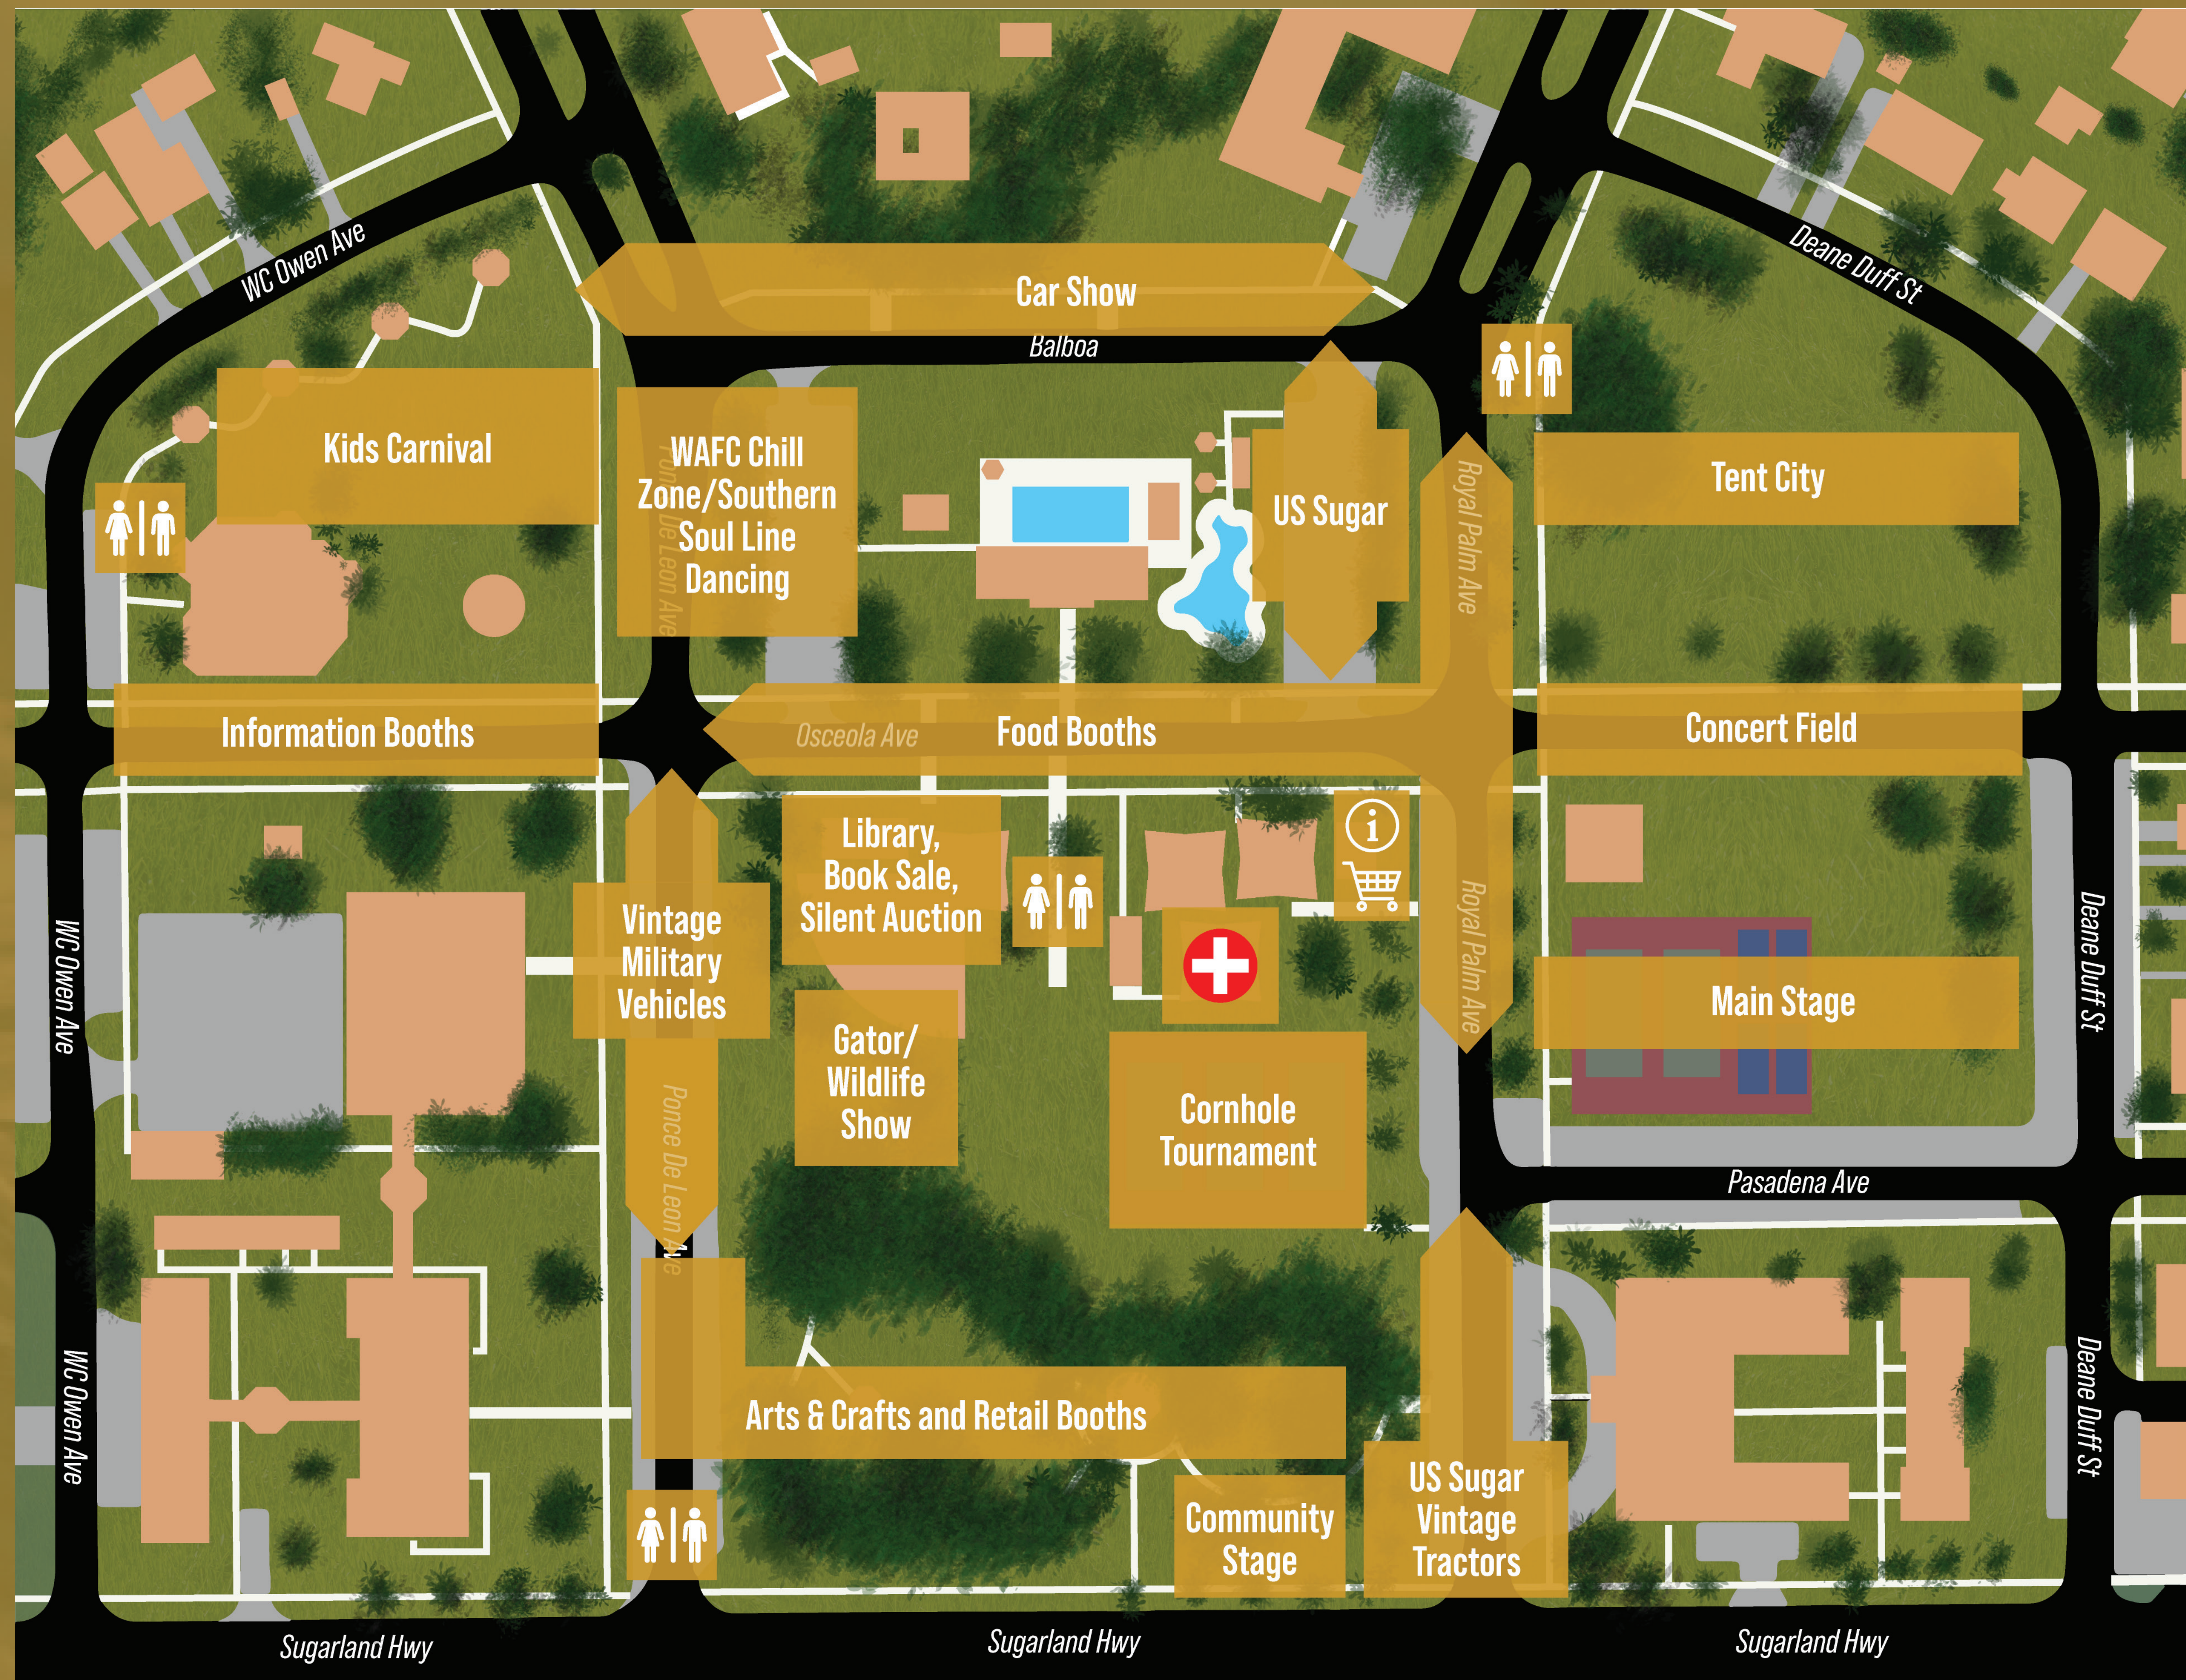

# 2024 CLEWISTON SUGAR FESTIVAL MAP

## RUN OF SHOW

SOUTHERN GOSPEL SINGING COMMUNITY STAGE	9-5:00PM
LINE DANCING LESSONS WAFC CHILL ZONE	9:45- 10:15AM
KIDS CARNIVAL OPEN KIDS PARK	10:00AM
CLEWISTON SUGAR DOLLS COMMUNITY STAGE	10-10:30AM
LINE DANCING LESSONS WAFC CHILL ZONE	10:45-11:15AM
WILDLIFE SHOW LIBRARY PARK	11-11:45AM
CLEWISTON PERFORMING ARTS CENTER COMMUNITY STAGE	11:15-12:00PM
LINE DANCING LESSONS WAFC CHILL ZONE	11:45- 12:25PM
OPENING CEREMONY MAIN STAGE	12:00PM
DALTON DOVER MAIN STAGE	12:30PM
COUNTRY RHYTHM CLOGGERS COMMUNITY STAGE	1-1:30PM
ELLA LANGLEY MAIN STAGE	1:20PM
INCUBATE DEBATE COMMUNITY STAGE	1:30-2:00PM
ALLIGATOR SHOW LIBRARY PARK	2-2:30PM
THE FRONTMEN MAIN STAGE	2:30PM
AUSTIN SNELL MAIN STAGE	4:00PM
KID CARNIVAL CLOSE KIDS PARK	5:00PM
JORDAN DAVIS MAIN STAGE	5:30PM